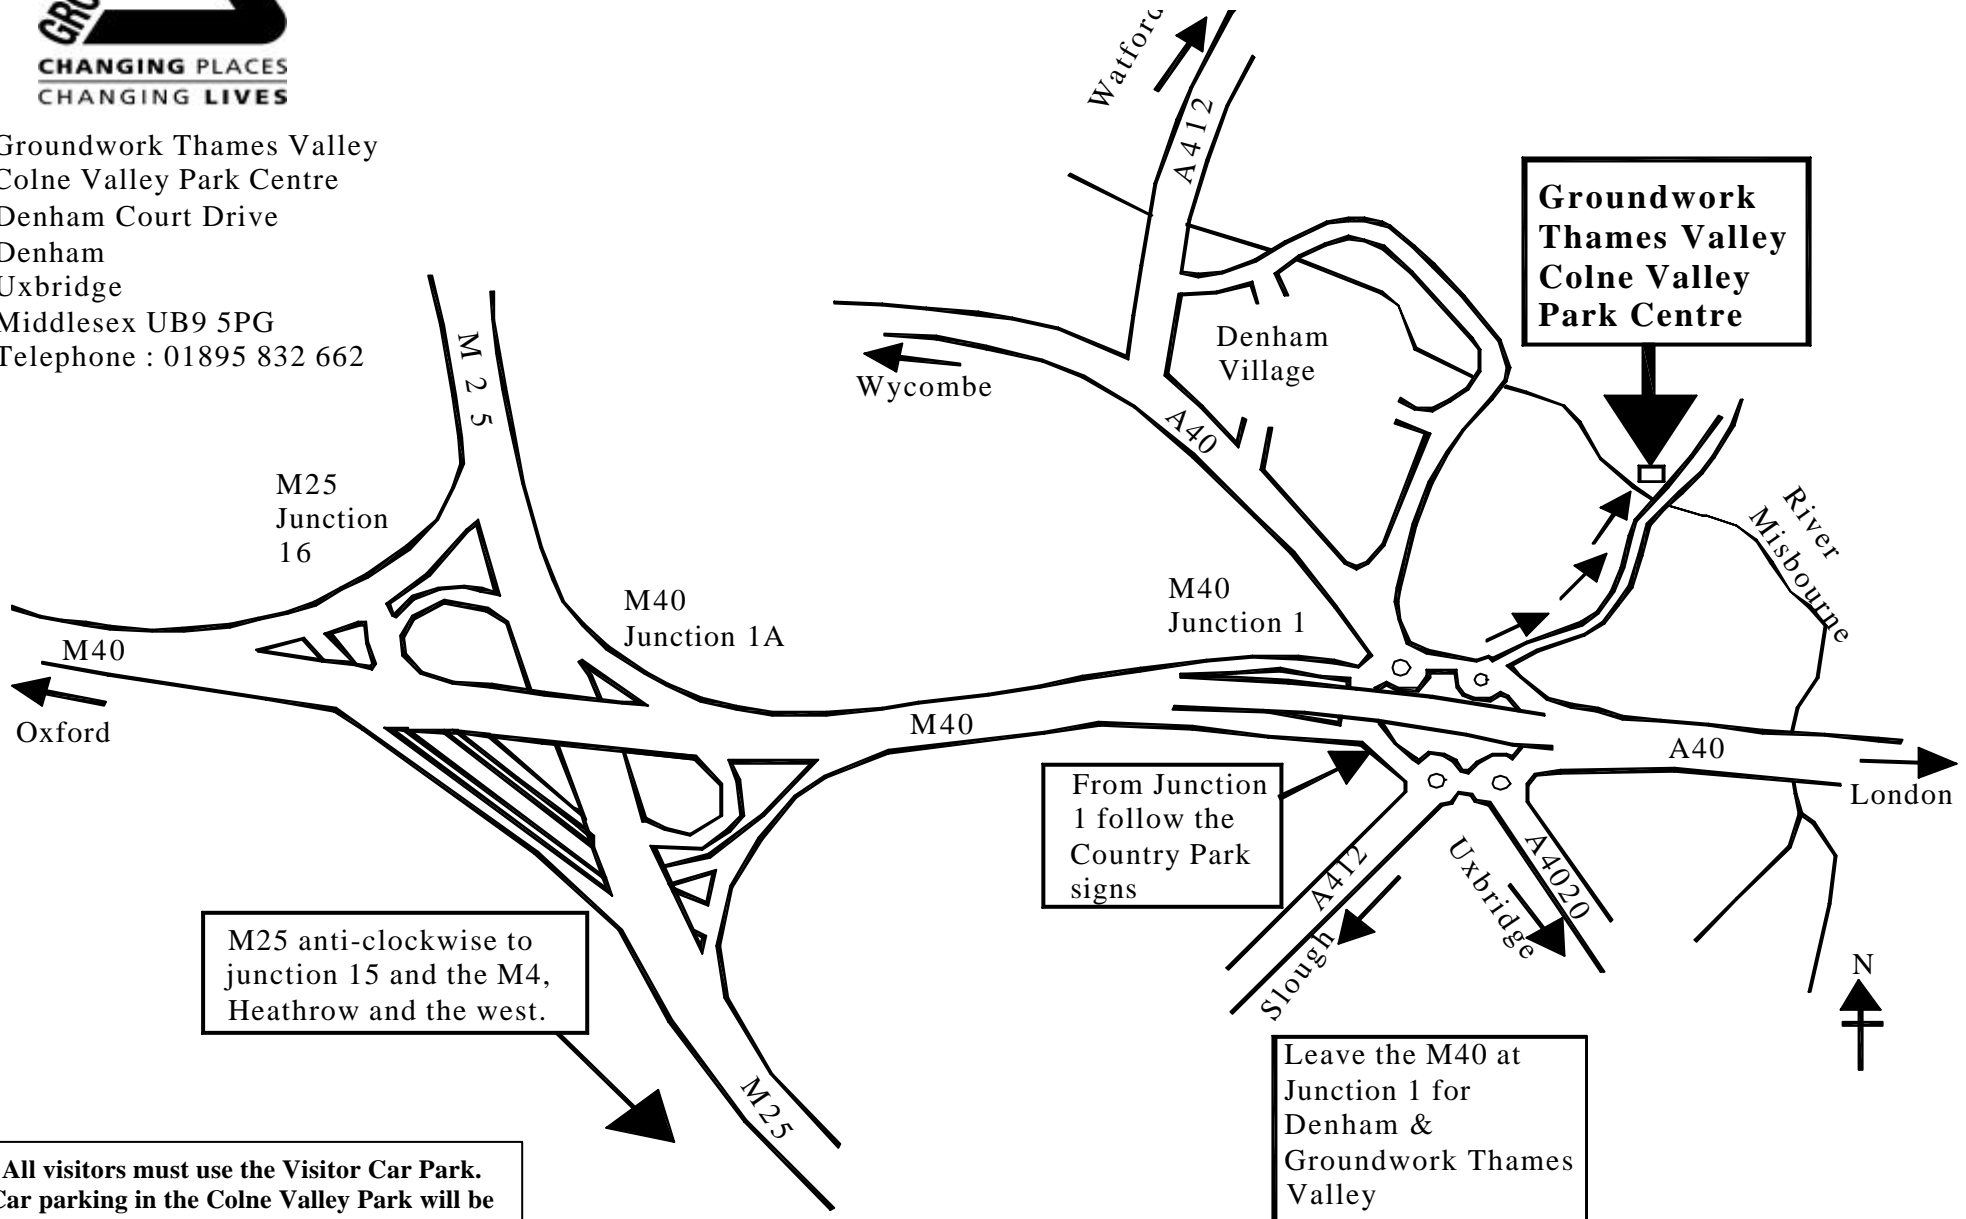

Access to Groundwork Thames Valley by Car

Groundwork Thames Valley
Colne Valley Park Centre
Denham Court Drive
Denham
Uxbridge
Middlesex UB9 5PG
Telephone : 01895 832 662

M25 anti-clockwise to junction 15 and the M4, Heathrow and the west.

From Junction 1 follow the Country Park signs

Leave the M40 at Junction 1 for Denham & Groundwork Thames Valley

All visitors must use the Visitor Car Park. Car parking in the Colne Valley Park will be subject to a standard charge of £2 per vehicle per day